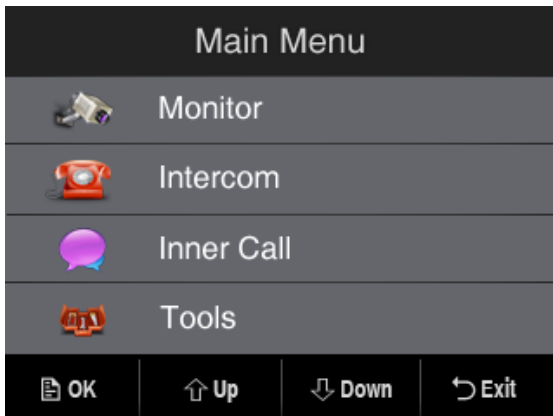

### 5. Optional Accessories (Not included)

Item	Brief Description	Remark
HS24	Handset for VT24	Handset for VT24 indoor monitor
DB1-W	Desktop bracket in white color	For desktop mounting
DB1-B	Desktop bracket in black color	For desktop mounting

## 7. App: Menu style

Color Menu Style