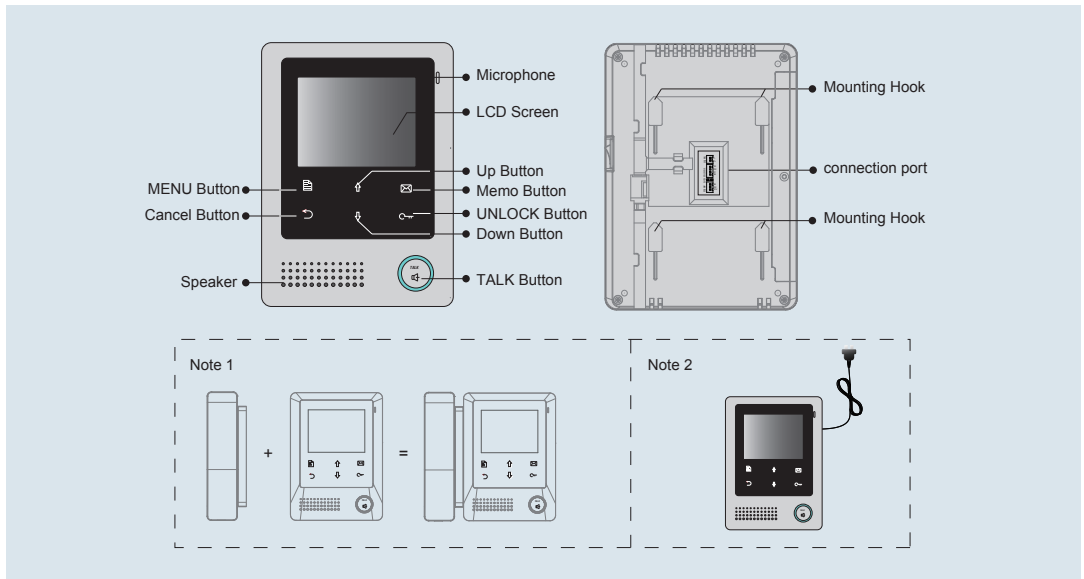

1. Parts and Functions