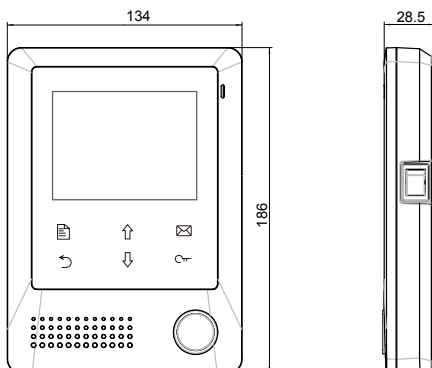

### DESCRIPTION

4-wire system 4 inch color digital TFT Monitor

### DIMENSION

### 3. Specification

- Power Supply : DC 24V (supplied by PS4-24V or PS5-24V)
- Power Consumption: Standby 15mA; Working status 320mA;
- Display Device: 4" Digital TFT screen with 4:3 rate;
- Resolution: 320\*240 pixel,
- Wiring: 4 wires( Polarity)
- Monitor Dimension: 186(H)X134(W)X28(D)mm;
- Gross Weight: 0.75KG;

## 6. Packing Information

Dimensions: 240(H)×163(W)×37(D)mm  
Gross Weight: 0.60Kg

Carton: 530 (H)×340 (W)×258 (D)mm  
Quantity: 24PCS