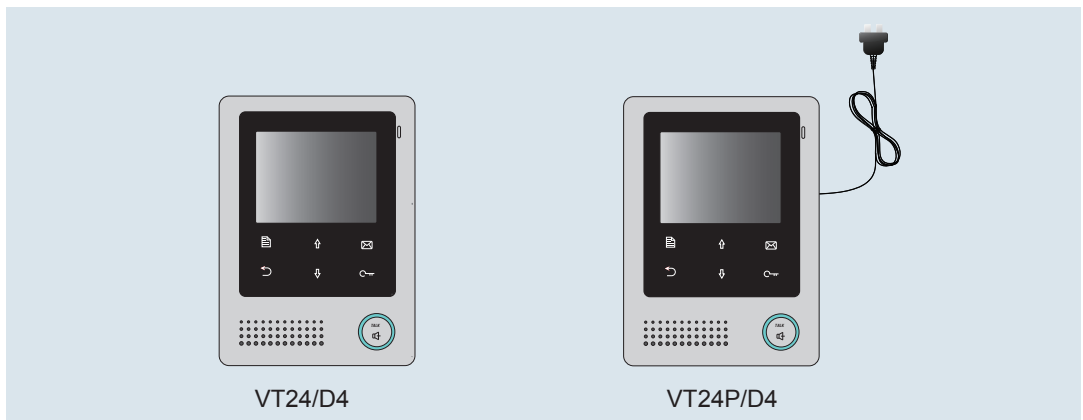

3. Specification

- Power Supply : DC 24V (supplied by PS4-24V or PS5-24V)
- Power Consumption: Standby 15mA; Working status 320mA;
- Display Device: 4" Digital TFT screen with 4:3 rate;
- Resolution: 320*240 pixel,
- Wiring: 4 wires(Polarity)
- Monitor Dimension: 186(H)X134(W)X28(D)mm;
- Gross Weight: 0.75KG;

4. Ordering Information for Monitor

Model No.	Brief Description	Menu Style
VT24/D4	4 inch Color digital TFT Monitor	Color menu
VT24P/D4	4 inch Color digital TFT Monitor with built-in SMPS	

5. Optional Accessories (Not included)

Item	Brief Description	Remark
HS24	Handset for VT24	Handset for VT24 indoor monitor
DB1-W	Desktop bracket in white color	For desktop mounting
DB1-B	Desktop bracket in black color	For desktop mounting