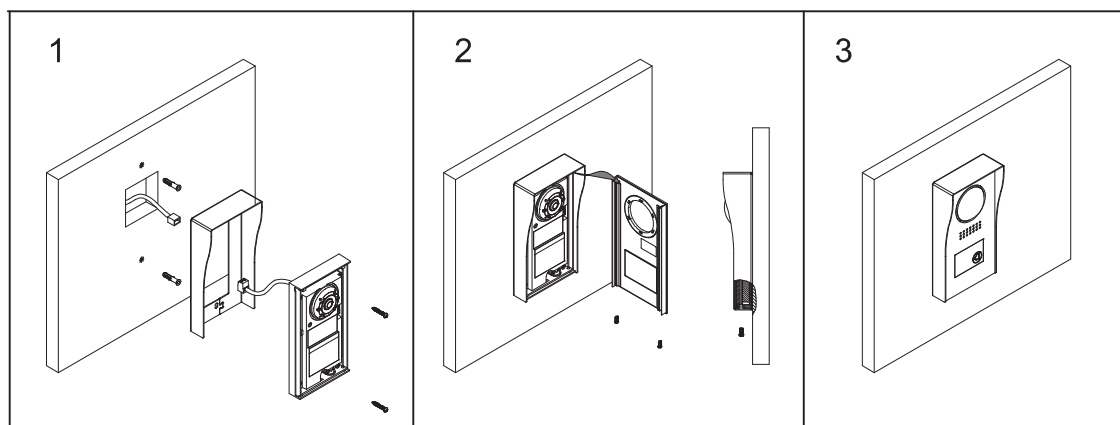

Product Information

DT594 2-Wire Video Intercom System

DESCRIPTION

2-wire system color outdoor station

DIMENSION

FEATURES

- ▶ Color Camera with high resolution;
 - ▶ Wide visual angle camera;
 - ▶ Large name plate display;
 - ▶ two call buttons is optional;
 - ▶ Surface wall mounting;
 - ▶ Rainy cover is optional;
 - ▶ Compatible with all DT two wire system models
-

1. Parts and Functions

2. Door Station Mounting

Mounting with rainy cover

Mounting without rainy cover

3. Specification

- Power Supply : DC 24V;
- Power Consumption: Standby 60mA; Working status 200mA;
- Camera: 1/4 ACS 4T image sensor with DSP processor:
- Lock Power supply: 12Vdc, 300mA(Internal Power);
- Working temperature: -10°C ~ +55°C:
- Dimension: 178(H)×92(W)×22(D)mm.

5. Packing Information

Dimensions: 202(H)×100(W)×60(D)mm
Gross Weight: 0.75Kg

Carton: 415 (H)×360 (W)×265 (D)mm
Quantity: 28PCS