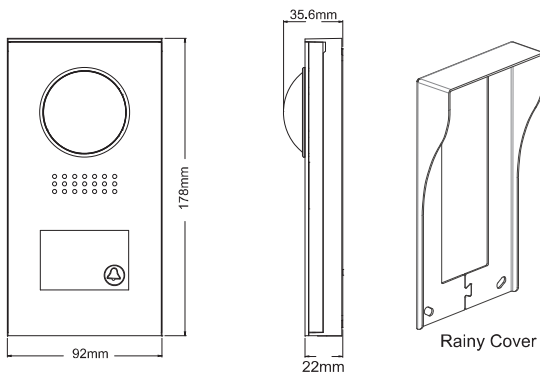

Product Information

DT594 2-Wire Video Intercom System

DESCRIPTION

2-wire system color outdoor station

DIMENSION

FEATURES

- ▶ Color Camera with high resolution;
 - ▶ Wide visual angle camera;
 - ▶ Large name plate display;
 - ▶ two call buttons is optional;
 - ▶ Surface wall mounting;
 - ▶ Rainy cover is optional;
 - ▶ Compatible with all DT two wire system models
-

1. Parts and Functions

2. Door Station Mounting

Mounting with rainy cover

Mounting without rainy cover

3. Specification

- Power Supply : DC 24V;
- Power Consumption: Standby 60mA; Working status 200mA;
- Camera: 1/4 ACS 4T image sensor with DSP processor:
- Lock Power supply: 12Vdc, 300mA(Internal Power);
- Working temperature: -10°C ~ +55°C:
- Dimension: 178(H)×92(W)×22(D)mm.

5. Packing Information

Dimensions: 202(H)×100(W)×60(D)mm
Gross Weight: 0.75Kg

Carton: 415 (H)×360 (W)×265 (D)mm
Quantity: 28PCS