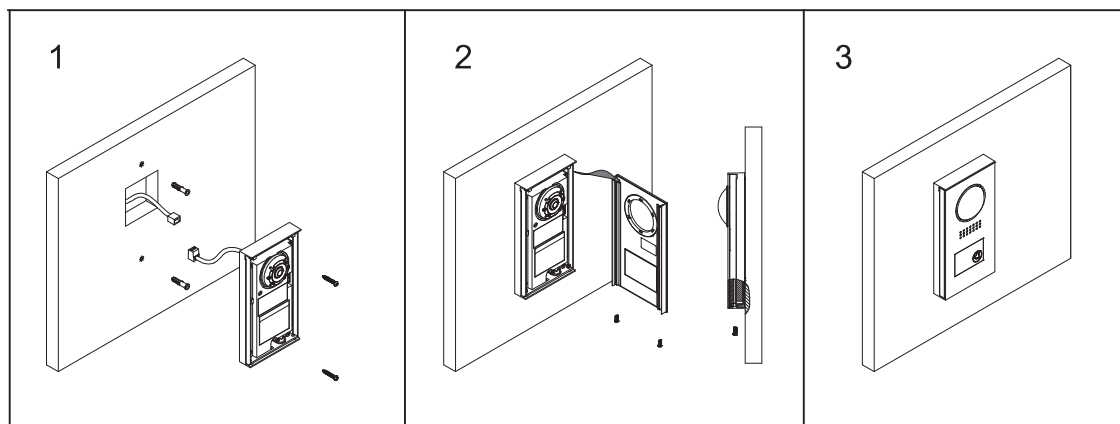

1. Parts and Functions

2. Door Station Mounting

Mounting with rainy cover

Mounting without rainy cover

3. Specification

- Power Supply : DC 24V;
- Power Consumption: Standby 60mA; Working status 200mA;
- Camera: 1/4 ACS 4T image sensor with DSP processor:
- Lock Power supply: 12Vdc, 300mA(Internal Power);
- Working temperature: -10°C ~ +55°C:
- Dimension: 178(H)×92(W)×22(D)mm.

5. Packing Information

Dimensions: 202(H)×100(W)×60(D)mm
Gross Weight: 0.75Kg

Carton: 415 (H)×360 (W)×265 (D)mm
Quantity: 28PCS