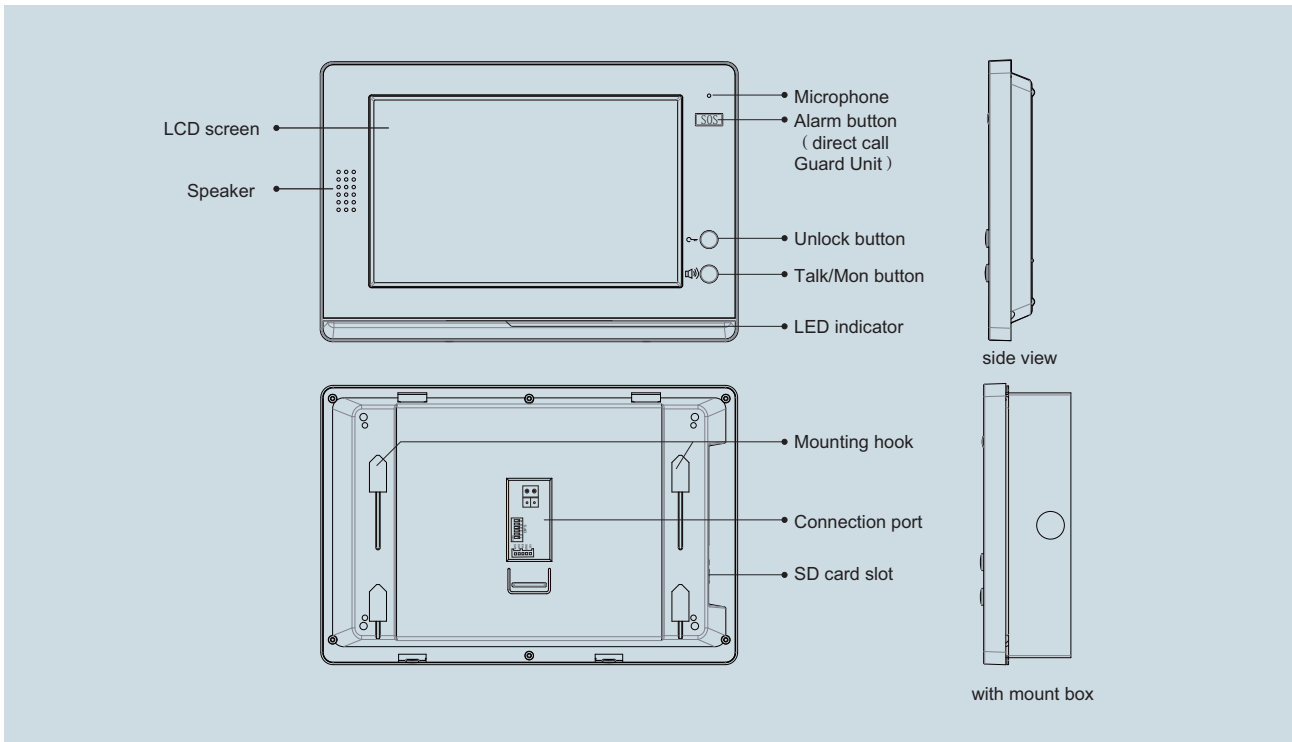

Product Information

DT21 Series 2-Wire Indoor Monitor

DESCRIPTION

2-wire system 10 inch color TFT Monitor

DIMENSION

FEATURES

- ▶ Draw bench aluminum frame;
 - ▶ Super large screen display;
 - ▶ Polychromatic light indicator;
 - ▶ Color icon menu display; Touch screen operation
- *1 Inner 128MB flash memory plus extended max.16G SD card external picture recording;
- ▶ 12pcs 8-chord Melodies for choose freely;
 - ▶ Compatible with all DT outdoor & Indoor stations ;
- *1 Multi language & Remote controller operation(customized)

1. Parts and Functions

2. Monitor Mounting

3. Specification

- * Power Supply : DC 24V (supplied by PS4-24V or PS5-24V);
- * Power Consumption: Standby 30mA; Working status 550mA;
- * Display Device: 10 inch Digital TFT screen;
- * Resolution: 800*480 pixels
- * Memory: 128MB inner flash memory, Standard SD card;
- * Picture Format: TVS (JPG);
- * Wiring: 2 wires (non-polarity);
- * Monitor Dimension: 203(H)×303(W)×32(D)mm

4. Ordering Information for Monitor

Model No.	Brief Description	Menu Style
DT21SD/TD10	10 inch digital color TFT screen monitor with touch screen operation & picture memory	Color icon(upgraded)

Remark: NTSC, PAL must be specified on monitor with picture memory function;

5. Optional Accessories (Not included)

Item	Brief Description	Remark
SD-1	SD Card	2G/4G/8G/16G

6. Packing Information

Dimensions: 215(H)×338(W)×40(D)mm

Gross Weight: 1.58Kg

Carton: 530 (H)×340 (W)×258 (D)mm