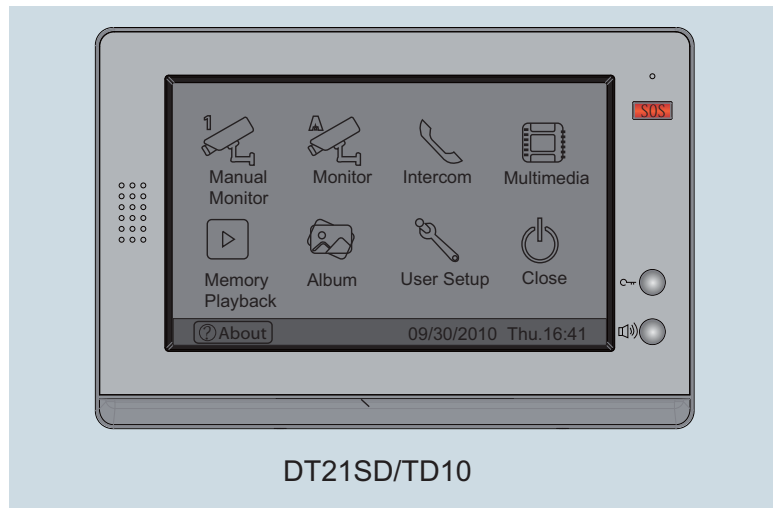

Product Information

DT21 Series 2-Wire Indoor Monitor

DESCRIPTION

2-wire system 10 inch color TFT Monitor

DIMENSION

FEATURES

- ▶ Draw bench aluminum frame;
 - ▶ Super large screen display;
 - ▶ Polychromatic light indicator;
 - ▶ Color icon menu display; Touch screen operation
- *1 Inner 128MB flash memory plus extended max.16G SD card external picture recording;
- ▶ 12pcs 8-chord Melodies for choose freely;
 - ▶ Compatible with all DT outdoor & Indoor stations ;
- *1 Multi language & Remote controller operation(customized)

1. Parts and Functions

2. Monitor Mounting

3. Specification

- * Power Supply : DC 24V (supplied by PS4-24V or PS5-24V);
- * Power Consumption: Standby 30mA; Working status 550mA;
- * Display Device: 10 inch Digital TFT screen;
- * Resolution: 800*480 pixels
- * Memory: 128MB inner flash memory, Standard SD card;
- * Picture Format: TVS (JPG);
- * Wiring: 2 wires (non-polarity);
- * Monitor Dimension: 203(H)×303(W)×32(D)mm

4. Ordering Information for Monitor

Model No.	Brief Description	Menu Style
DT21SD/TD10	10 inch digital color TFT screen monitor with touch screen operation & picture memory	Color icon(upgraded)

Remark: NTSC, PAL must be specified on monitor with picture memory function;

5. Optional Accessories (Not included)

Item	Brief Description	Remark
SD-1	SD Card	2G/4G/8G/16G

6. Packing Information

Dimensions: 215(H)×338(W)×40(D)mm

Gross Weight: 1.58Kg

Carton: 530 (H)×340 (W)×258 (D)mm