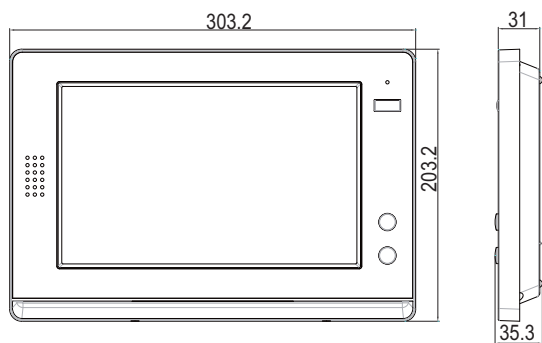

Product Information

DT21 Series 2-Wire Indoor Monitor

DESCRIPTION

2-wire system 10 inch color TFT Monitor

DIMENSION

FEATURES

- ▶ Draw bench aluminum frame;
 - ▶ Super large screen display;
 - ▶ Polychromatic light indicator;
 - ▶ Color icon menu display; Touch screen operation
- *1 Inner 128MB flash memory plus extended max.16G SD card external picture recording;
- ▶ 12pcs 8-chord Melodies for choose freely;
 - ▶ Compatible with all DT outdoor & Indoor stations ;
- *1 Multi language & Remote controller operation(customized)

1. Parts and Functions

2. Monitor Mounting

3. Specification

- * Power Supply : DC 24V (supplied by PS4-24V or PS5-24V);
- * Power Consumption: Standby 30mA; Working status 550mA;
- * Display Device: 10 inch Digital TFT screen;
- * Resolution: 800*480 pixels
- * Memory: 128MB inner flash memory, Standard SD card;
- * Picture Format: TVS (JPG);
- * Wiring: 2 wires (non-polarity);
- * Monitor Dimension: 203(H)×303(W)×32(D)mm

4. Ordering Information for Monitor

Model No.	Brief Description	Menu Style
DT21SD/TD10	10 inch digital color TFT screen monitor with touch screen operation & picture memory	Color icon(upgraded)

Remark: NTSC, PAL must be specified on monitor with picture memory function;

5. Optional Accessories (Not included)

Item	Brief Description	Remark
SD-1	SD Card	2G/4G/8G/16G

6. Packing Information

Dimensions: 215(H)×338(W)×40(D)mm

Gross Weight: 1.58Kg

Carton: 530 (H)×340 (W)×258 (D)mm