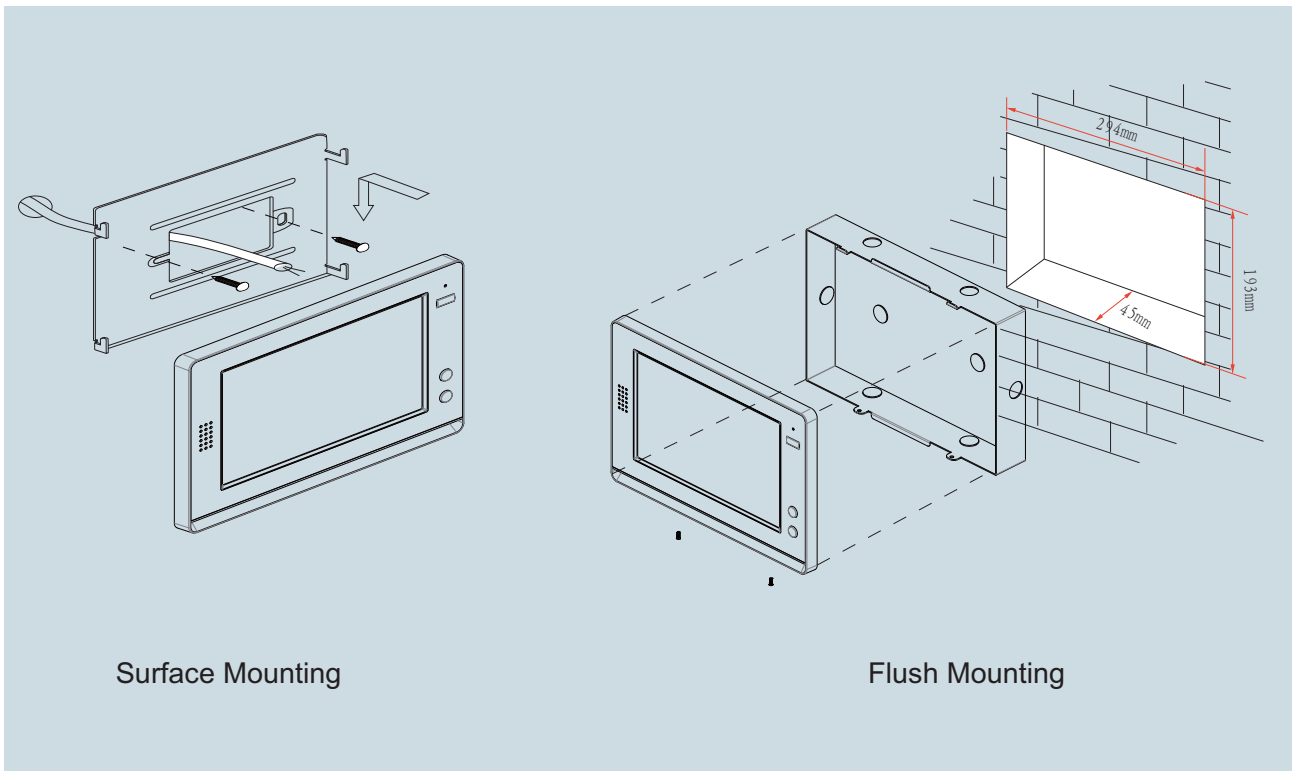

Product Information

DT21 Series 2-Wire Indoor Monitor

DESCRIPTION

2-wire system 10 inch color TFT Monitor

DIMENSION

FEATURES

- ▶ Draw bench aluminum frame;
 - ▶ Super large screen display;
 - ▶ Polychromatic light indicator;
 - ▶ Color icon menu display; Touch screen operation
- *1 Inner 128MB flash memory plus extended max.16G SD card external picture recording;
- ▶ 12pcs 8-chord Melodies for choose freely;
 - ▶ Compatible with all DT outdoor & Indoor stations ;
- *1 Multi language & Remote controller operation(customized)

1. Parts and Functions

2. Monitor Mounting

3. Specification

- * Power Supply : DC 24V (supplied by PS4-24V or PS5-24V);
- * Power Consumption: Standby 30mA; Working status 550mA;
- * Display Device: 10 inch Digital TFT screen;
- * Resolution: 800*480 pixels
- * Memory: 128MB inner flash memory, Standard SD card;
- * Picture Format: TVS (JPG);
- * Wiring: 2 wires (non-polarity);
- * Monitor Dimension: 203(H)×303(W)×32(D)mm

4. Ordering Information for Monitor

Model No.	Brief Description	Menu Style
DT21SD/TD10	10 inch digital color TFT screen monitor with touch screen operation & picture memory	Color icon(upgraded)

Remark: NTSC, PAL must be specified on monitor with picture memory function;

5. Optional Accessories (Not included)

Item	Brief Description	Remark
SD-1	SD Card	2G/4G/8G/16G

6. Packing Information

Dimensions: 215(H)×338(W)×40(D)mm

Gross Weight: 1.58Kg

Carton: 530 (H)×340 (W)×258 (D)mm