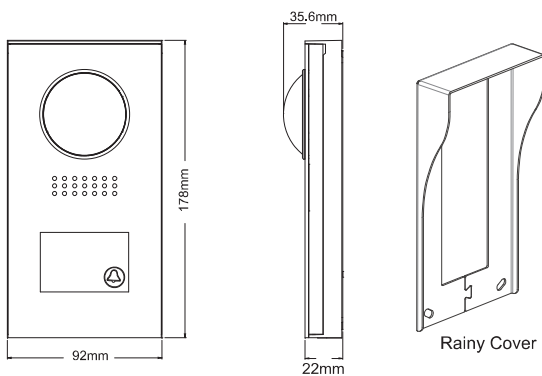

Product Information

DT594 2-Wire Video Intercom System

DESCRIPTION

2-wire system color outdoor station

DIMENSION

FEATURES

- ▶ Color Camera with high resolution;
 - ▶ Wide visual angle camera;
 - ▶ Large name plate display;
 - ▶ two call buttons is optional;
 - ▶ Surface wall mounting;
 - ▶ Rainy cover is optional;
 - ▶ Compatible with all DT two wire system models
-

1. Parts and Functions

2. Door Station Mounting

Mounting with rainy cover

Mounting without rainy cover

3. Specification

- Power Supply : DC 24V;
- Power Consumption: Standby 60mA; Working status 200mA;
- Camera: 1/4 ACS 4T image sensor with DSP processor:
- Lock Power supply: 12Vdc, 300mA(Internal Power);
- Working temperature: -10°C ~ +55°C:
- Dimension: 178(H)×92(W)×22(D)mm.

5. Packing Information

Dimensions: 202(H)×100(W)×60(D)mm
Gross Weight: 0.75Kg

Carton: 415 (H)×360 (W)×265 (D)mm
Quantity: 28PCS