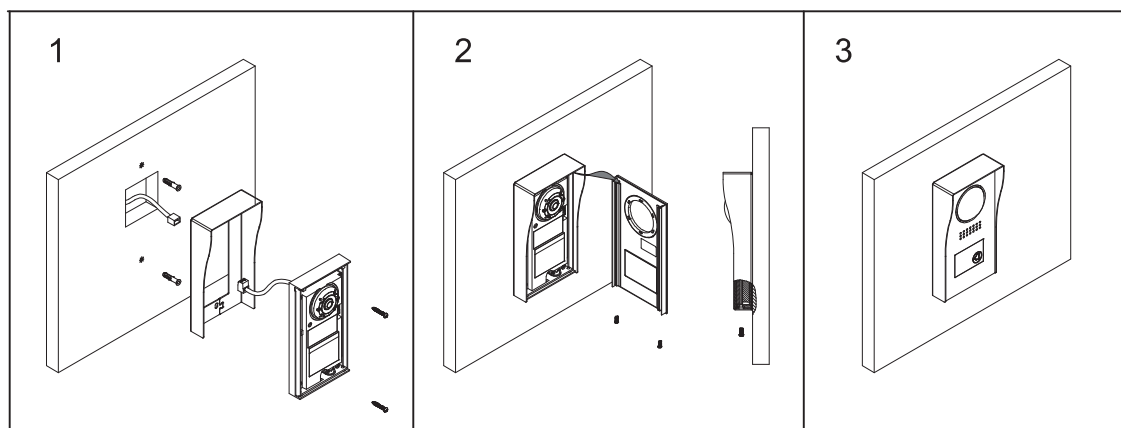

Product Information

DT594 2-Wire Video Intercom System

DESCRIPTION

2-wire system color outdoor station

DIMENSION

FEATURES

- ▶ Color Camera with high resolution;
 - ▶ Wide visual angle camera;
 - ▶ Large name plate display;
 - ▶ two call buttons is optional;
 - ▶ Surface wall mounting;
 - ▶ Rainy cover is optional;
 - ▶ Compatible with all DT two wire system models
-

1. Parts and Functions

2. Door Station Mounting

Mounting with rainy cover

Mounting without rainy cover

3. Specification

- Power Supply : DC 24V;
- Power Consumption: Standby 60mA; Working status 200mA;
- Camera: 1/4 ACS 4T image sensor with DSP processor:
- Lock Power supply: 12Vdc, 300mA(Internal Power);
- Working temperature: -10°C ~ +55°C:
- Dimension: 178(H)×92(W)×22(D)mm.

5. Packing Information

Dimensions: 202(H)×100(W)×60(D)mm
Gross Weight: 0.75Kg

Carton: 415 (H)×360 (W)×265 (D)mm
Quantity: 28PCS