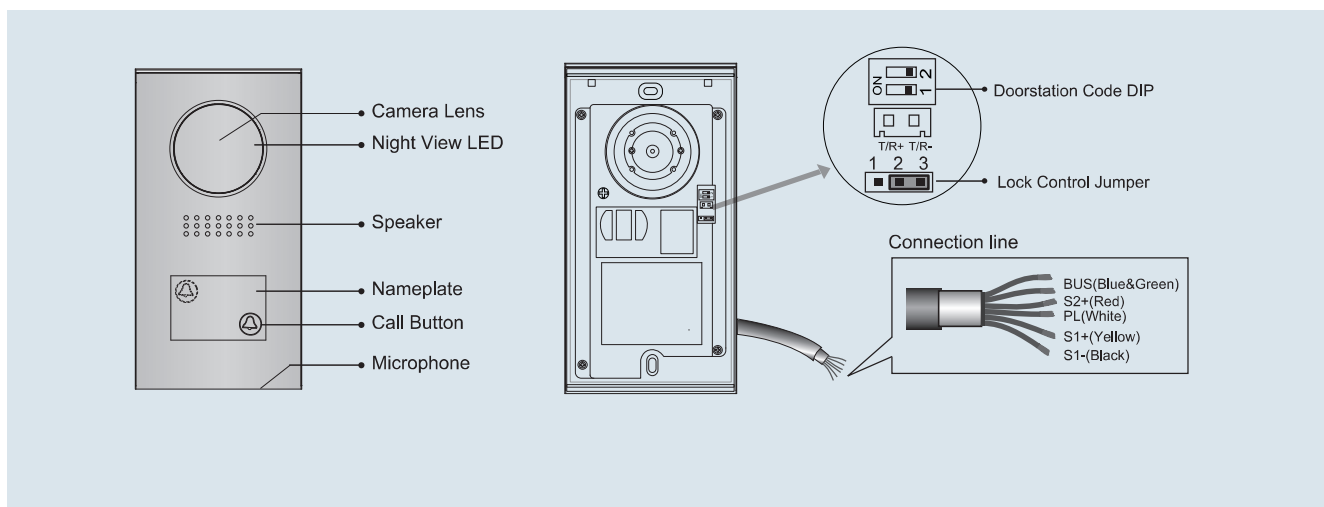

Product Information

DT594 2-Wire Video Intercom System

DESCRIPTION

2-wire system color outdoor station

DIMENSION

FEATURES

- ▶ Color Camera with high resolution;
 - ▶ Wide visual angle camera;
 - ▶ Large name plate display;
 - ▶ two call buttons is optional;
 - ▶ Surface wall mounting;
 - ▶ Rainy cover is optional;
 - ▶ Compatible with all DT two wire system models
-

1. Parts and Functions

2. Door Station Mounting

Mounting with rainy cover

Mounting without rainy cover

3. Specification

- Power Supply : DC 24V;
- Power Consumption: Standby 60mA; Working status 200mA;
- Camera: 1/4 ACS 4T image sensor with DSP processor:
- Lock Power supply: 12Vdc, 300mA(Internal Power);
- Working temperature: -10°C ~ +55°C:
- Dimension: 178(H)×92(W)×22(D)mm.

4. Ordering Information for Door Station

Model No.	Brief Description	Remark
DT594/C	Color outdoor station with camera	NSTC,PAL must be specified
DT594D/C	Color outdoor station with two call buttons	NSTC,PAL must be specified