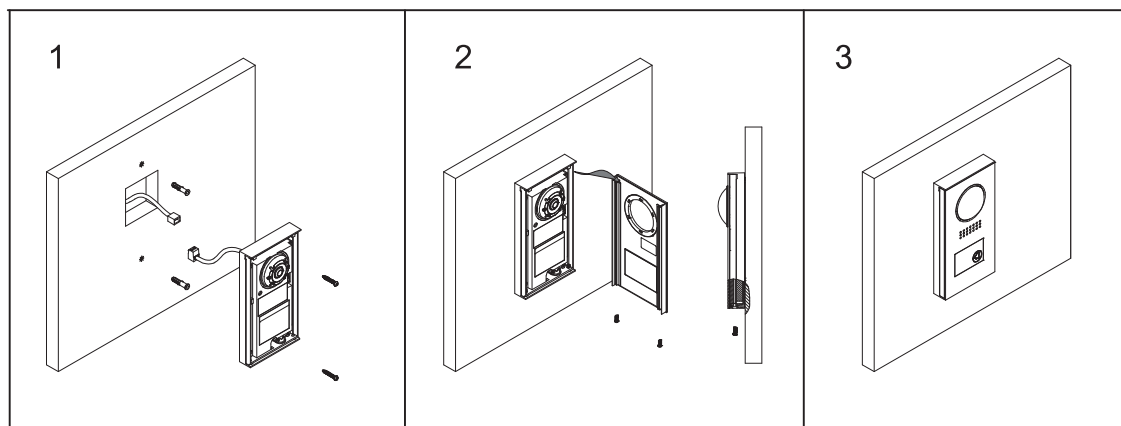

1. Parts and Functions

2. Door Station Mounting

Mounting with rainy cover

Mounting without rainy cover

3. Specification

- Power Supply : DC 24V;
- Power Consumption: Standby 60mA; Working status 200mA;
- Camera: 1/4 ACS 4T image sensor with DSP processor:
- Lock Power supply: 12Vdc, 300mA(Internal Power);
- Working temperature: -10°C ~ +55°C:
- Dimension: 178(H)×92(W)×22(D)mm.

5. Packing Information

Dimensions: 202(H)×100(W)×60(D)mm
Gross Weight: 0.75Kg

Carton: 415 (H)×360 (W)×265 (D)mm
Quantity: 28PCS