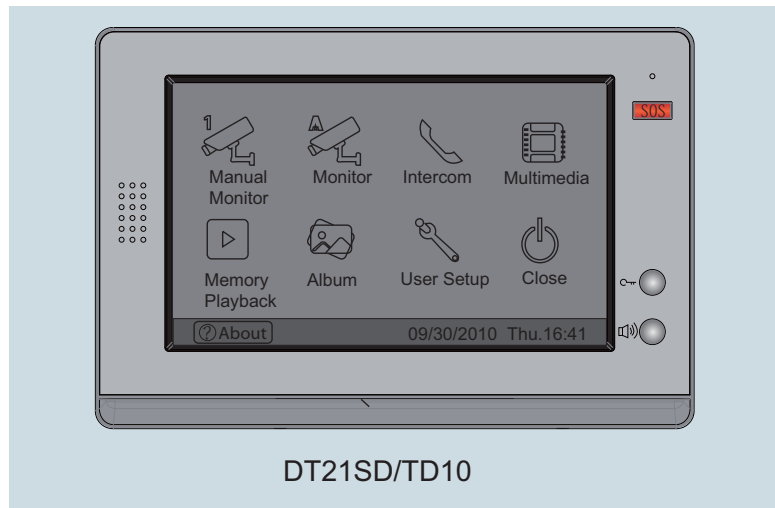

Product Information

DT21 Series 2-Wire Indoor Monitor

DESCRIPTION

2-wire system 10 inch color TFT Monitor

DIMENSION

FEATURES

- ▶ Draw bench aluminum frame;
 - ▶ Super large screen display;
 - ▶ Polychromatic light indicator;
 - ▶ Color icon menu display; Touch screen operation
- *1 Inner 128MB flash memory plus extended max.16G SD card external picture recording;
- ▶ 12pcs 8-chord Melodies for choose freely;
 - ▶ Compatible with all DT outdoor & Indoor stations ;
- *1 Multi language & Remote controller operation(customized)

1. Parts and Functions

2. Monitor Mounting

3. Specification

- * Power Supply : DC 24V (supplied by PS4-24V or PS5-24V);
- * Power Consumption: Standby 30mA; Working status 550mA;
- * Display Device: 10 inch Digital TFT screen;
- * Resolution: 800*480 pixels
- * Memory: 128MB inner flash memory, Standard SD card;
- * Picture Format: TVS (JPG);
- * Wiring: 2 wires (non-polarity);
- * Monitor Dimension: 203(H)×303(W)×32(D)mm

4. Ordering Information for Monitor

Model No.	Brief Description	Menu Style
DT21SD/TD10	10 inch digital color TFT screen monitor with touch screen operation & picture memory	Color icon(upgraded)

Remark: NTSC, PAL must be specified on monitor with picture memory function;

5. Optional Accessories (Not included)

Item	Brief Description	Remark
SD-1	SD Card	2G/4G/8G/16G

6. Packing Information

	
Dimensions: 215(H)×338(W)×40(D)mm Gross Weight: 1.58Kg	Carton: 530 (H)×340 (W)×258 (D)mm Quantity: 12PCS