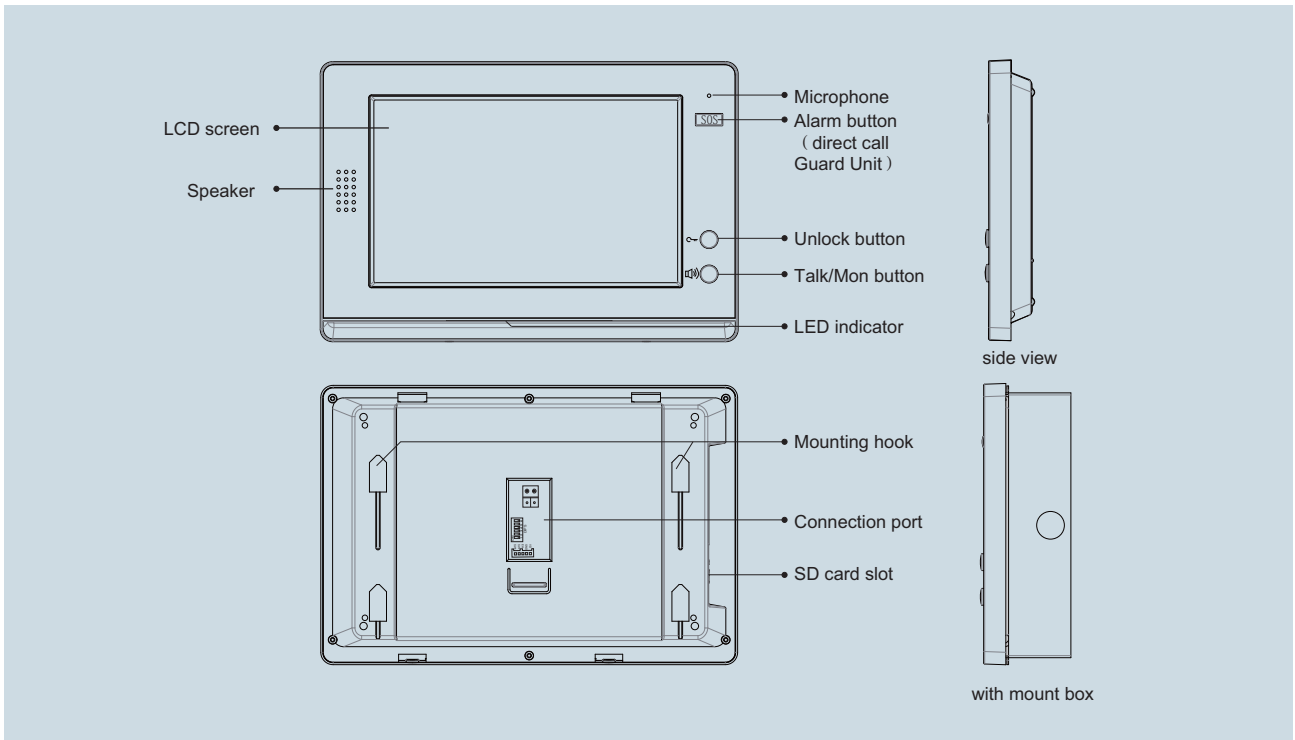

Product Information

DT21 Series 2-Wire Indoor Monitor

DESCRIPTION

2-wire system 10 inch color TFT Monitor

DIMENSION

FEATURES

- ▶ Draw bench aluminum frame;
 - ▶ Super large screen display;
 - ▶ Polychromatic light indicator;
 - ▶ Color icon menu display; Touch screen operation
- *1 Inner 128MB flash memory plus extended max.16G SD card external picture recording;
- ▶ 12pcs 8-chord Melodies for choose freely;
 - ▶ Compatible with all DT outdoor & Indoor stations ;
- *1 Multi language & Remote controller operation(customized)

1. Parts and Functions

2. Monitor Mounting

3. Specification

- * Power Supply : DC 24V (supplied by PS4-24V or PS5-24V);
- * Power Consumption: Standby 30mA; Working status 550mA;
- * Display Device: 10 inch Digital TFT screen;
- * Resolution: 800*480 pixels
- * Memory: 128MB inner flash memory, Standard SD card;
- * Picture Format: TVS (JPG);
- * Wiring: 2 wires (non-polarity);
- * Monitor Dimension: 203(H)×303(W)×32(D)mm

4. Ordering Information for Monitor

Model No.	Brief Description	Menu Style
DT21SD/TD10	10 inch digital color TFT screen monitor with touch screen operation & picture memory	Color icon(upgraded)

Remark: NTSC, PAL must be specified on monitor with picture memory function;

5. Optional Accessories (Not included)

Item	Brief Description	Remark
SD-1	SD Card	2G/4G/8G/16G

6. Packing Information

	
Dimensions: 215(H)×338(W)×40(D)mm Gross Weight: 1.58Kg	Carton: 530 (H)×340 (W)×258 (D)mm Quantity: 12PCS