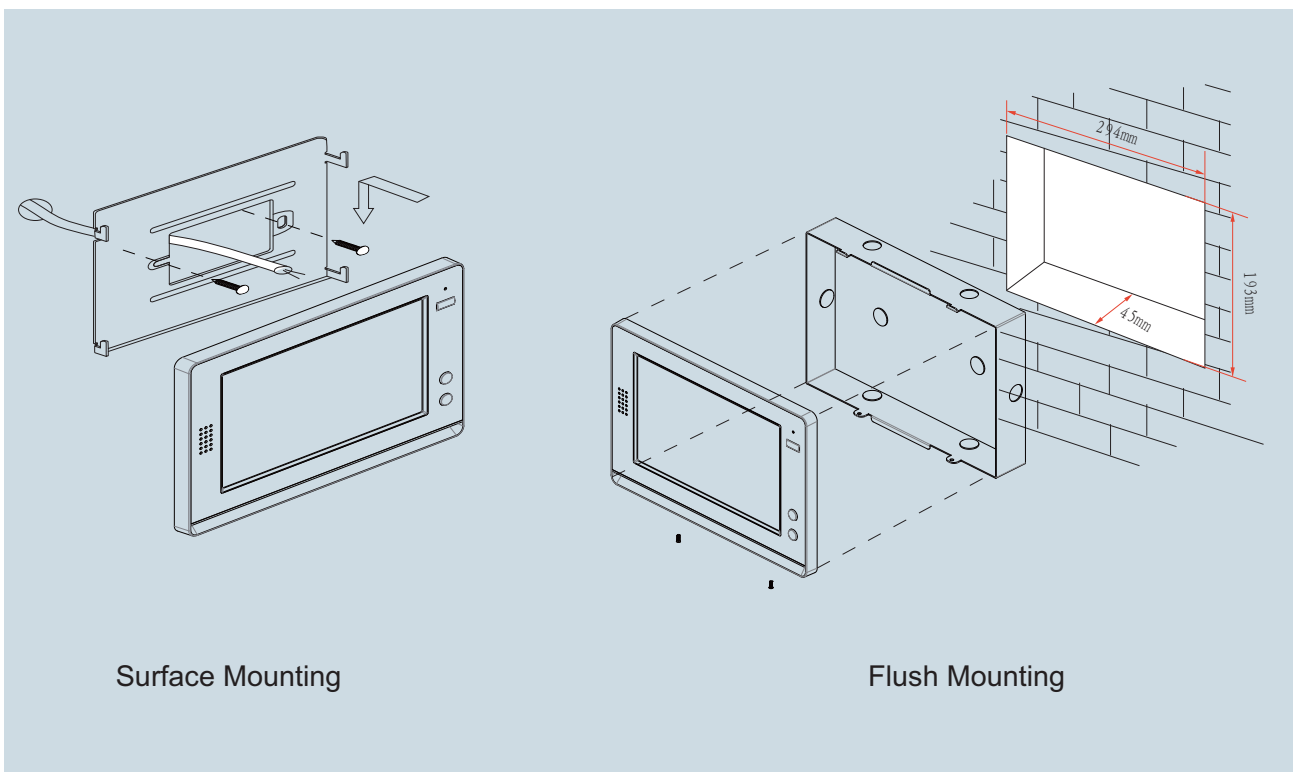

Product Information

DT21 Series 2-Wire Indoor Monitor

DESCRIPTION

2-wire system 10 inch color TFT Monitor

DIMENSION

FEATURES

- ▶ Draw bench aluminum frame;
 - ▶ Super large screen display;
 - ▶ Polychromatic light indicator;
 - ▶ Color icon menu display; Touch screen operation
- *1 Inner 128MB flash memory plus extended max.16G SD card external picture recording;
- ▶ 12pcs 8-chord Melodies for choose freely;
 - ▶ Compatible with all DT outdoor & Indoor stations ;
- *1 Multi language & Remote controller operation(customized)

1. Parts and Functions

2. Monitor Mounting

3. Specification

- * Power Supply : DC 24V (supplied by PS4-24V or PS5-24V);
- * Power Consumption: Standby 30mA; Working status 550mA;
- * Display Device: 10 inch Digital TFT screen;
- * Resolution: 800*480 pixels
- * Memory: 128MB inner flash memory, Standard SD card;
- * Picture Format: TVS (JPG);
- * Wiring: 2 wires (non-polarity);
- * Monitor Dimension: 203(H)×303(W)×32(D)mm

4. Ordering Information for Monitor

Model No.	Brief Description	Menu Style
DT21SD/TD10	10 inch digital color TFT screen monitor with touch screen operation & picture memory	Color icon(upgraded)

Remark: NTSC, PAL must be specified on monitor with picture memory function;

5. Optional Accessories (Not included)

Item	Brief Description	Remark
SD-1	SD Card	2G/4G/8G/16G

6. Packing Information

	
Dimensions: 215(H)×338(W)×40(D)mm Gross Weight: 1.58Kg	Carton: 530 (H)×340 (W)×258 (D)mm Quantity: 12PCS