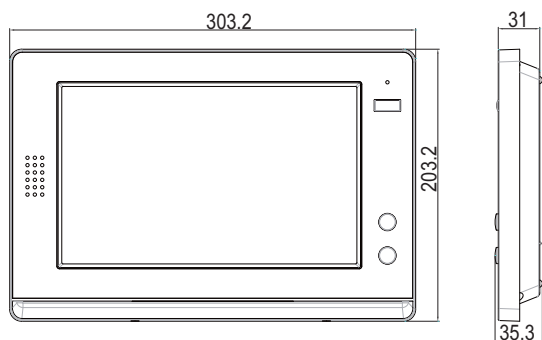

Product Information

DT21 Series 2-Wire Indoor Monitor

DESCRIPTION

2-wire system 10 inch color TFT Monitor

DIMENSION

FEATURES

- ▶ Draw bench aluminum frame;
 - ▶ Super large screen display;
 - ▶ Polychromatic light indicator;
 - ▶ Color icon menu display; Touch screen operation
- *1 Inner 128MB flash memory plus extended max.16G SD card external picture recording;
- ▶ 12pcs 8-chord Melodies for choose freely;
 - ▶ Compatible with all DT outdoor & Indoor stations ;
- *1 Multi language & Remote controller operation(customized)

1. Parts and Functions

2. Monitor Mounting

3. Specification

- * Power Supply : DC 24V (supplied by PS4-24V or PS5-24V);
- * Power Consumption: Standby 30mA; Working status 550mA;
- * Display Device: 10 inch Digital TFT screen;
- * Resolution: 800*480 pixels
- * Memory: 128MB inner flash memory, Standard SD card;
- * Picture Format: TVS (JPG);
- * Wiring: 2 wires (non-polarity);
- * Monitor Dimension: 203(H)×303(W)×32(D)mm

4. Ordering Information for Monitor

Model No.	Brief Description	Menu Style
DT21SD/TD10	10 inch digital color TFT screen monitor with touch screen operation & picture memory	Color icon(upgraded)

Remark: NTSC, PAL must be specified on monitor with picture memory function;

5. Optional Accessories (Not included)

Item	Brief Description	Remark
SD-1	SD Card	2G/4G/8G/16G

6. Packing Information

	
Dimensions: 215(H)×338(W)×40(D)mm Gross Weight: 1.58Kg	Carton: 530 (H)×340 (W)×258 (D)mm Quantity: 12PCS