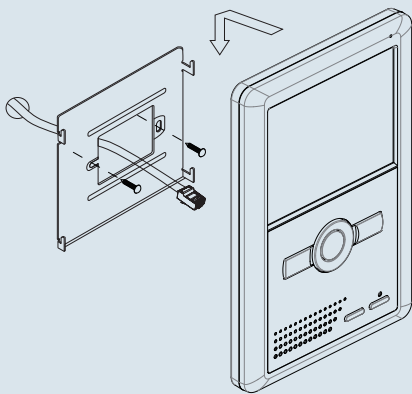

Product Information

AT25 Series CAT5 Indoor Monitor

DESCRIPTION

CAT5 system 4 inch color TFT Monitor

DIMENSION

FEATURES

- ▶ Plastic housing with aluminum front panel;
 - ▶ Streamlined & thin design with 23mm thickness only;
 - ▶ Text menu;
 - ▶ 12pcs 8-chord Melodies for choose freely;
 - ▶ Compatible with all AT outdoor & Indoor stations ;
- *1 Multi language & Remote controller operation(customized);
-

1. Parts and Functions

2. Monitor Mounting

Wall Mounting

Desktop Mounting

3. Specification

- * Power Supply : DC 24V (supplied by system);
- * Power Consumption: <0.5W on standby, <15W on working;
- * Display Device: 4" digital TFT screen with 4:3 rate;
- * Video signal: 1Vp-p, 75Ω, CCIR standard;
- * Resolution: >300 TV lines;
- * Working temperature: 0 ~ +40 °C
- * Wiring: CAT5 cable, polarity;
- * Monitor Dimension: 200(H)×135(W)×23(D)mm

4. Ordering Information for Monitor

Model No.	Brief Description	Menu style
AT25/D4-W	4 inch digital color TFT screen monitor with white housing	Text menu

Remark: NTSC, PAL must be specified ;

*2 please refer to appendix part in each product information.

Dimensions: 163(H)×240(W)×40(D)mm

Gross Weight: 0.60Kg

Carton: 530 (H)×340 (W)×258 (D)mm

Quantity: 24PCS

7. App: Menu style

Text menu style