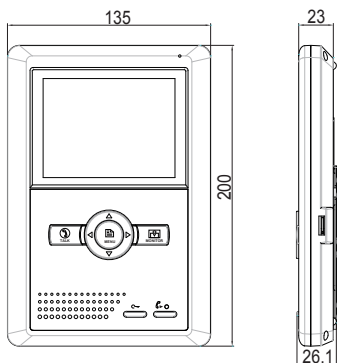

Product Information

AT25 Series CAT5 Indoor Monitor

DESCRIPTION

CAT5 system 4 inch color TFT Monitor

DIMENSION

FEATURES

- ▶ Plastic housing with aluminum front panel;
 - ▶ Streamlined & thin design with 23mm thickness only;
 - ▶ Text menu;
 - ▶ 12pcs 8-chord Melodies for choose freely;
 - ▶ Compatible with all AT outdoor & Indoor stations ;
- *1 Multi language & Remote controller operation(customized);
-

1. Parts and Functions

2. Monitor Mounting

Wall Mounting

Desktop Mounting

3. Specification

- * Power Supply : DC 24V (supplied by system);
- * Power Consumption: <0.5W on standby, <15W on working;
- * Display Device: 4" digital TFT screen with 4:3 rate;
- * Video signal: 1Vp-p, 75Ω, CCIR standard;
- * Resolution: >300 TV lines;
- * Working temperature: 0 ~ +40 °C
- * Wiring: CAT5 cable, polarity;
- * Monitor Dimension: 200(H)×135(W)×23(D)mm

4. Ordering Information for Monitor

Model No.	Brief Description	Menu style
AT25/D4-W	4 inch digital color TFT screen monitor with white housing	Text menu

Remark: NTSC, PAL must be specified ;

*2 please refer to appendix part in each product information.

Dimensions: 163(H)×240(W)×40(D)mm

Gross Weight: 0.60Kg

Carton: 530 (H)×340 (W)×258 (D)mm

Quantity: 24PCS

7. App: Menu style

Text menu style