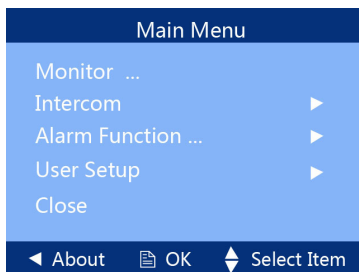

7. App: Menu style