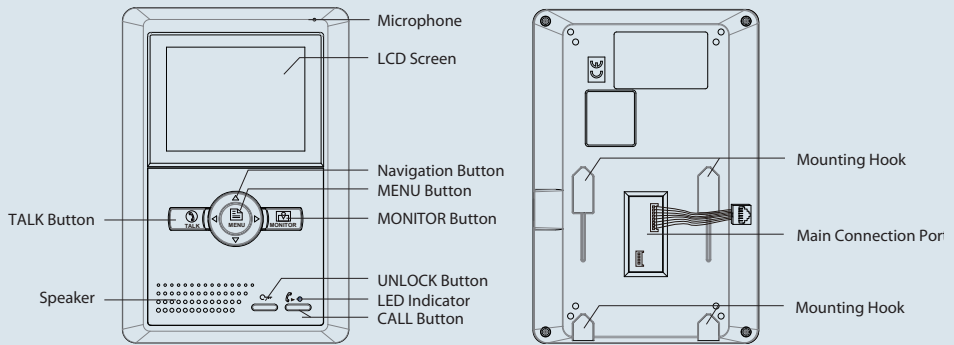

Product Information

AT25 Series CAT5 Indoor Monitor

DESCRIPTION

CAT5 system 4 inch color TFT Monitor

DIMENSION

FEATURES

- ▶ Plastic housing with aluminum front panel;
 - ▶ Streamlined & thin design with 23mm thickness only;
 - ▶ Text menu;
 - ▶ 12pcs 8-chord Melodies for choose freely;
 - ▶ Compatible with all AT outdoor & Indoor stations ;
- *1 Multi language & Remote controller operation(customized);
-

1. Parts and Functions

2. Monitor Mounting

Wall Mounting

Desktop Mounting

3. Specification

- * Power Supply : DC 24V (supplied by system);
- * Power Consumption: <0.5W on standby, <15W on working;
- * Display Device: 4" digital TFT screen with 4:3 rate;
- * Video signal: 1Vp-p, 75Ω, CCIR standard;
- * Resolution: >300 TV lines;
- * Working temperature: 0 ~ +40 °C
- * Wiring: CAT5 cable, polarity;
- * Monitor Dimension: 200(H)×135(W)×23(D)mm

4. Ordering Information for Monitor

Model No.	Brief Description	Menu style
AT25/D4-W	4 inch digital color TFT screen monitor with white housing	Text menu

Remark: NTSC, PAL must be specified ;

*2 please refer to appendix part in each product information.

Dimensions: 163(H)×240(W)×40(D)mm

Gross Weight: 0.60Kg

Carton: 530 (H)×340 (W)×258 (D)mm

Quantity: 24PCS

7. App: Menu style

Text menu style